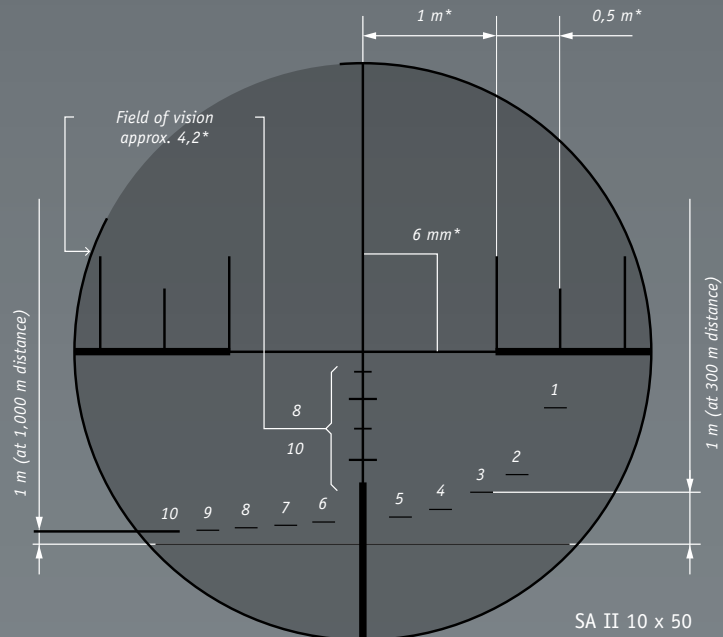

* at 100 m distance

Tried-and-tested in all situations, the Kaps Tactical is characterized by its high-resolution lens with outstanding transmission. The tube body is made from a special aluminium alloy and has been turned from solid material. The hard anodized finish is broadly resistant to mechanical effects, practically scratch-proof and will withstand even the most toughest of uses.